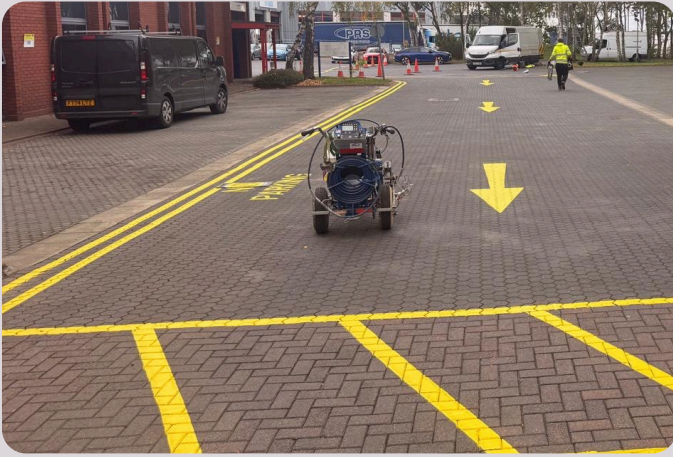

Swissport Cargo, Birmingham